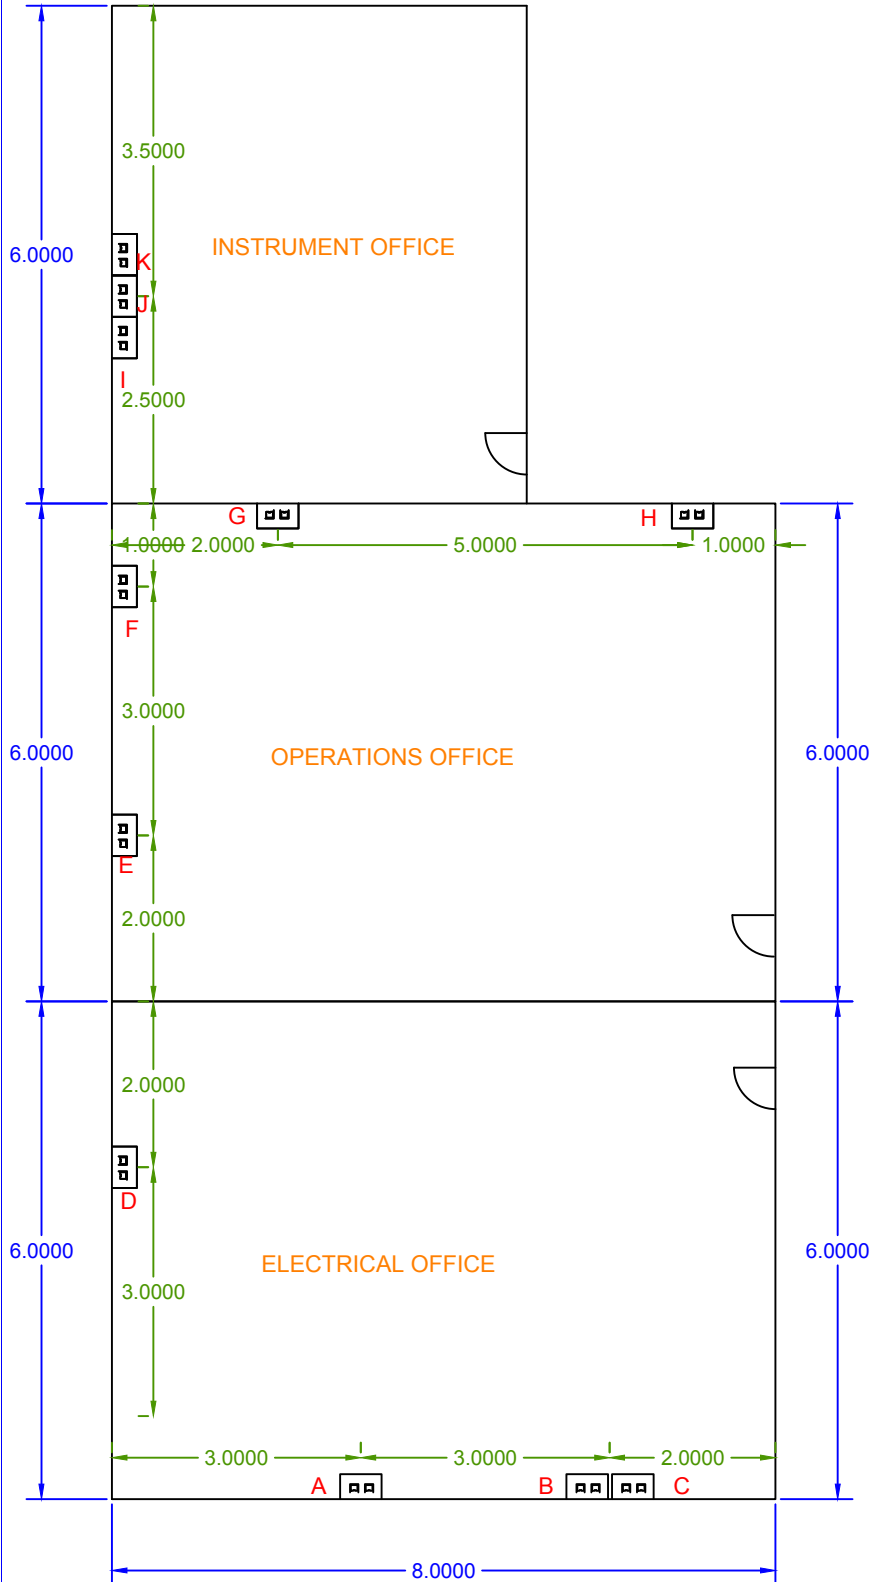

OLKARIA 2

All measurements are in meters	
The SwitchBox is located in another room 38m away	
The SwitchBox is elevated 2m from the ground	
Cable Calculations (in meters)	
A	82
B	88
C	88
D	82
E	90
F	96
G	100
H	110
I	103
J	104
K	104
TOTAL	1047
TOTAL APPROX	1100